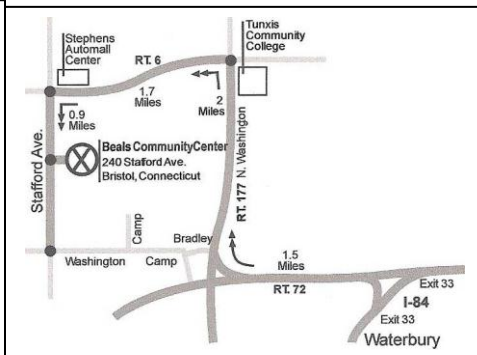

Exit 33--(Rt 72W towards Bristol)

Go 1.5 miles to Exit 1 (North Washington Street/Rt 177)

Turn right at end of ramp (Rt 177)

Proceed 2 miles to Route 6 (past Tunxis Community College)

Turn left onto Route 6

Travel 1.7 miles to Stafford Ave (at Stephen's Auto)

Turn left onto Stafford Ave and go 0.9 miles. Turn left at light into parking lot

Email: Bristolgem@hotmail.com
Website: www.Bristolgem.org